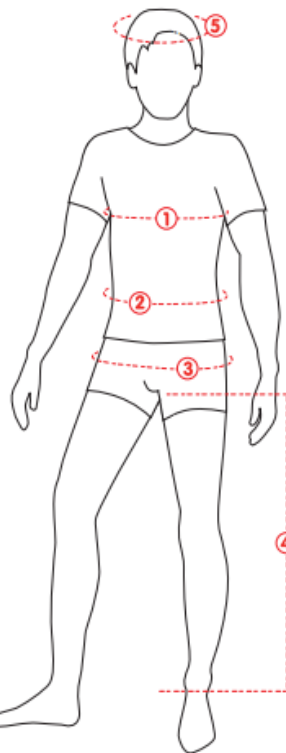

MEASUREMENT AND SIZES

WOMEN
Body Size, Sweden/EU
Letter size
 UK size
 Chest measurement (1)
 Waist (2)
 Seat (3)
 Inside leg for raw length (4)
 Inside leg for hemmed trousers (4)
 Head measurement in cm (5)

	34	36	38	40	42	44	46	48
	XS		S		M		L	
	6	8	10	12	14	16	18	20
	80	84	88	92	96	100	104	108
	64	68	72	76	80	84	88	92
	88	92	96	100	104	108	112	116
	89	90	91	92	93	94	95	96
	80	81	82	83	84	85	86	87
	S (56)		M (58)		L (60)		XL (62)	XXL (64)

MEN
Body Size, Sweden/EU
Letter size
 UK size
 Chest measurement (1)
 Waist (2)
 Seat (3)
 Inside leg for raw length (4)
 Inside leg for hemmed trousers (4)
 Head measurement in cm (5)

	42	44	46	48	50	52	54	56	58	60
	XS		S		M		L		XL	
	32	34	36	38	40	42	44	46	48	50
	84	88	92	96	100	104	108	112	116	120
	72	76	80	84	88	92	96	100	104	108
	92	96	100	104	108	112	116	120	124	128
	94	95	96	97	98	99	100	101	102	103
	83	84	85	86	87	88	89	90	91	92
	XS (54)	S (56)		M (58)		L (60)		XL (62)		XXL (64)

MEN'S FITS

Regular Size 48 Comfort Size 48

WOMEN'S FITS

Regular Size 38 Comfort Size 38 Curved Size 38

High waist: ♂ 23-26 cm, ♀ 21,5-25 cm
 Mid waist: ♂ 20-23 cm, ♀ 19,5-21,5 cm
 Low waist: ♂ 17-20 cm, ♀ 17-19,5 cm