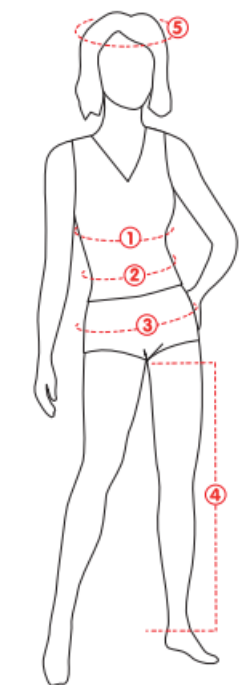

MEASUREMENT AND SIZES

WOMEN
Body Size, Sweden/EU
Letter size
 UK size
 Chest measurement (1)
 Waist (2)
 Seat (3)
 Inside leg for raw length (4)
 Inside leg for hemmed trousers (4)
 Head measurement in cm (5)

	34	36	38	40	42	44	46	48
	XS		S		M		L	
	6	8	10	12	14	16	18	20
	80	84	88	92	96	100	104	108
	64	68	72	76	80	84	88	92
	88	92	96	100	104	108	112	116
	89	90	91	92	93	94	95	96
	80	81	82	83	84	85	86	87
	S (56)		M (58)		L (60)		XL (62)	XXL (64)

MEN
Body Size, Sweden/EU
Letter size
 UK size
 Chest measurement (1)
 Waist (2)
 Seat (3)
 Inside leg for raw length (4)
 Inside leg for hemmed trousers (4)
 Head measurement in cm (5)

	42	44	46	48	50	52	54	56	58	60
	XS		S		M		L		XL	
	32	34	36	38	40	42	44	46	48	50
	84	88	92	96	100	104	108	112	116	120
	72	76	80	84	88	92	96	100	104	108
	92	96	100	104	108	112	116	120	124	128
	94	95	96	97	98	99	100	101	102	103
	83	84	85	86	87	88	89	90	91	92
	XS (54)	S (56)		M (58)		L (60)		XL (62)		XXL (64)

MEN'S FITS

Regular Size 48 Comfort Size 48

WOMEN'S FITS

Regular Size 38 Comfort Size 38 Curved Size 38

High waist: ♂ 23-26 cm, ♀ 21,5-25 cm
 Mid waist: ♂ 20-23 cm, ♀ 19,5-21,5 cm
 Low waist: ♂ 17-20 cm, ♀ 17-19,5 cm